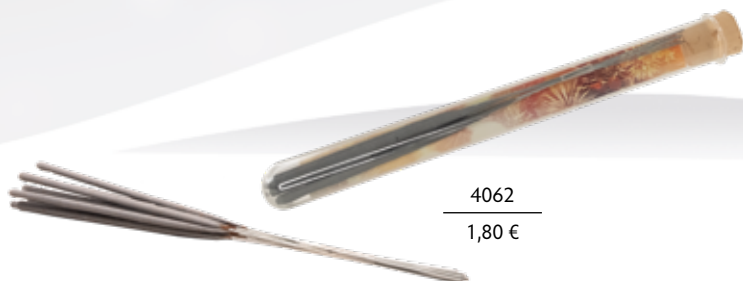

4062
1,80 €

corresponding envelope available
on demand ref. 6101