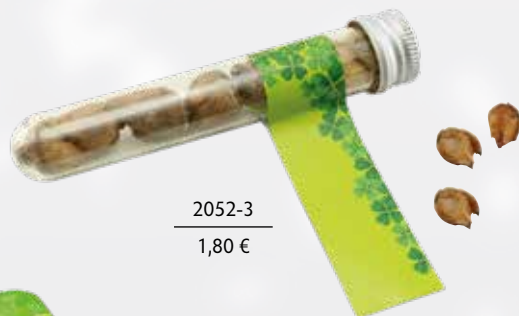

4003  
0,24 €

1152  
1,48 €

standard colours to choose

**Article** 1152 Business Pot Luck  
**Colours** white, red, yellow, green, blue  
**Contents** small plastic pot, compressed soil, seeds  
**Seeds** four-leaf-clover bulbs  
**Size** Ø 55 x 51 mm  
**Weight** approx. 15 g  
**Print** starts with 250 pieces  
**Advertising** 25 x 25 mm pad printing on pot starts with 100 pieces 20 x 20 mm on standard design starts with 250 pieces  
**Alternative** your personalisation of the lid label Ø 50 mm starts with 250 pieces

**Article** 4003 Seedbag Luck  
**Seeds** persian clover  
**Size** 82 x 114 mm  
**Weight** approx. 4 g  
**Print** starts with 5.000 pieces  
**Advertising** 35 x 25 mm on standard design starts with 5.000 pieces  
**Alternative** your personalisation of the seedbag 82 x 114 mm starts with 5.000 pieces