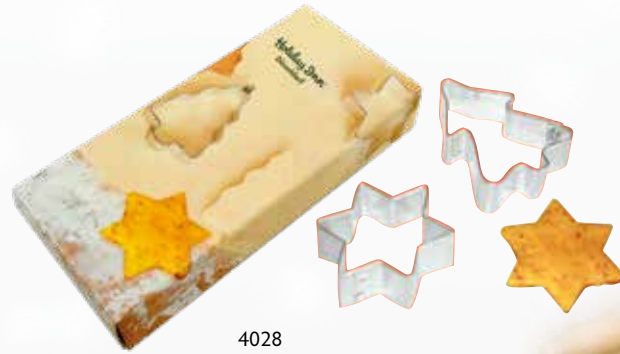

Tasteful Christmas Time

Article 4028 Little Christmas Bakery
Contents 2 cookie cutters each approx. 5 cm (star, fir tree), recipe on box (without cookies)
Size 50 x 110 x 17 mm
Weight approx. 20 g
Print starts with 250 pieces
Advertising 30 x 25 mm on standard design
Alternative your personalisation of the box 147 x 180 mm starts with 250 pieces

4028
2,15 €

Article 4024-5 Christmas Baking Pleasure
Contents 3 cookie cutters, each approx. 5 cm (star, fir tree, heart), recipe on card (without cookies)
Size 90 x 120 x 20 mm
Weight approx. 23 g
Print starts with 250 pieces
Advertising 25 x 25 mm on standard design
Alternative your personalisation of the card 40 x 60 mm starts with 250 pieces