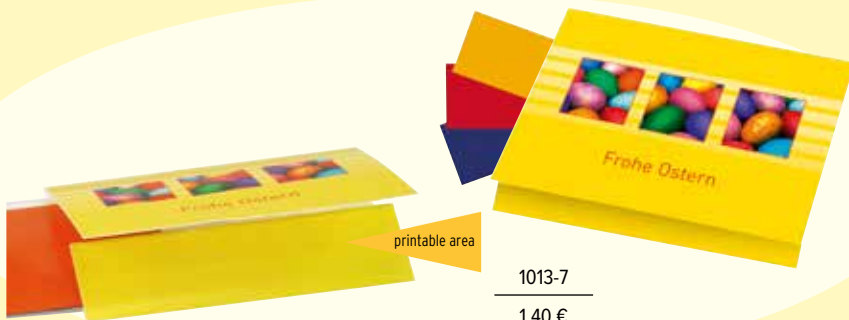

1013-7

1,40 €

Folded Card Egg Colours

Assorted colours to paint Easter eggs come in a folded card. Your advertising on the standard design or your personalisation of the card start with 250 pieces.

Article	1013-7 Folded Card Egg Colours
Contents	3 stripes, assorted colours
Size	90 x 60 mm
Weight	approx. 3 g
Print	starts with 250 pieces
Advertising	85 x 20 mm on standard design
Alternative	your personalisation of the card 90 x 144 mm starts with 250 pieces